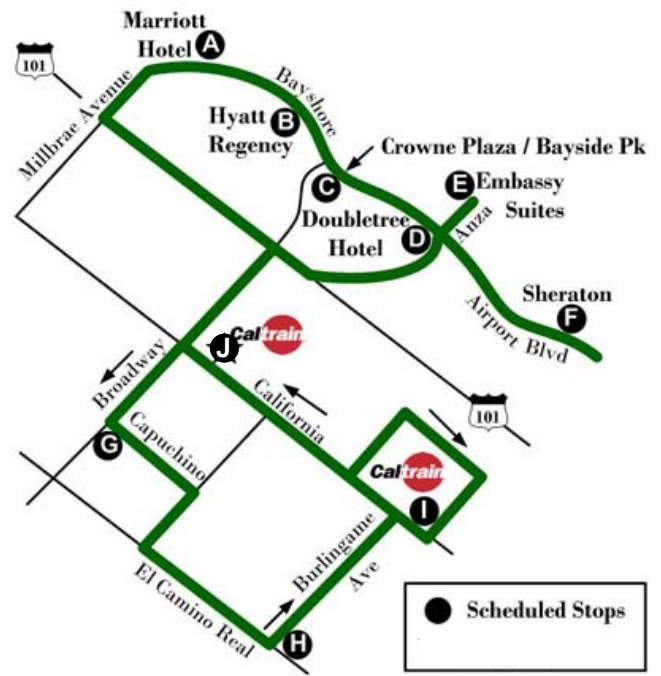

THE BURLINGAME TROLLEY

Dining • Shopping • Entertainment

*New Stop at
Burlingame Ave.
& El Camino Real*

**FREE!
Service
Downtown**

**Connects the hotels
east of Hwy 101
with downtown
Burlingame.**

Burlingame Trolley sponsored by:

- City of Burlingame
- Broadway Merchants Association
- Burlingame Chamber of Commerce
- Downtown Burlingame Business Association
- San Mateo County Convention and Visitors Bureau
- Participating listed hotels

Trolley managed by:

**WWW.COMMUTE.ORG
650-588-8170
Shuttle Service Information
650-588-1600**